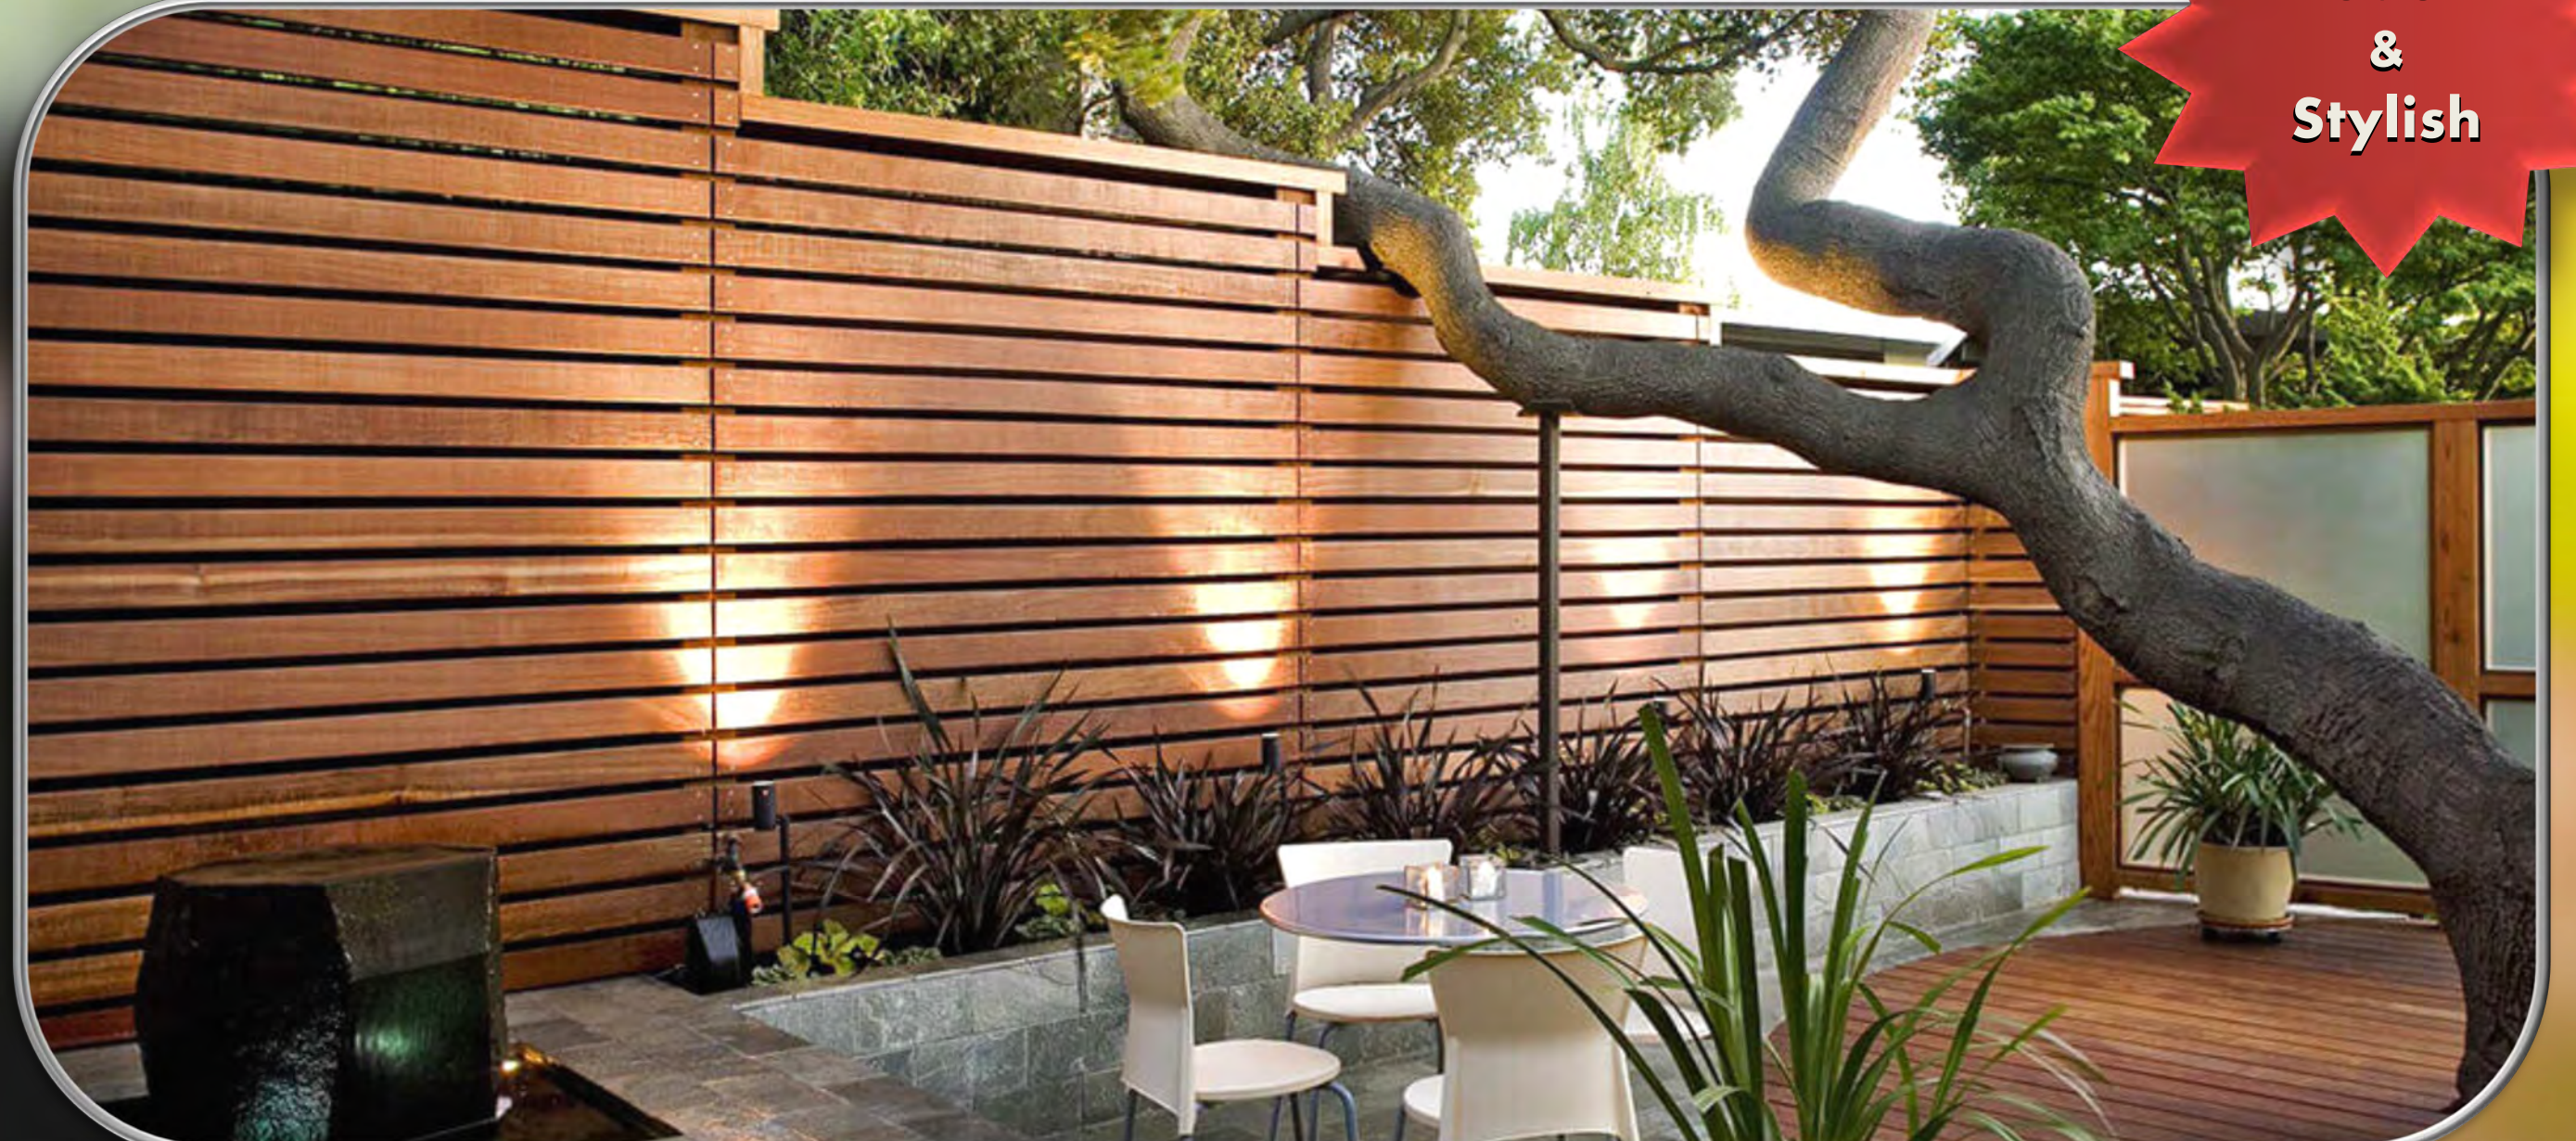

Horizontal Style Fence

Style # 7

Top Rail (4x4 or 6x6 Posts)

**Modern
&
Stylish**